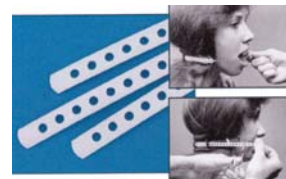

Face Bow Safety Straps

Reduces the risk of having the face bow accidentally pulled from the mouth. Protects children from facial injury. 13.5" length.

0195-A

$9.90 pkg. of 10

$9.45 pkg. for 5 or more