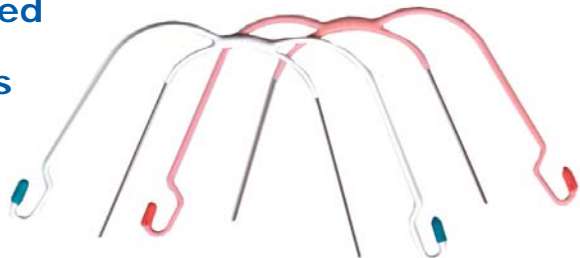

Dontrix Force Gauge

Stainless Steel

The Dontrix gauge is a precision instrument designed to accurately measure the forces used in orthodontic applications.

- Completely autoclavable and dry heat sterilizable
- Black engraved markings measure up to 16oz. of force

681A-17B

\$28.95

Coated Face Bows

Ideal for patients with allergic reactions to conventional face bows or for those who simply desire a more comfortable and aesthetically pleasing appliance. Coating is made of an approved, nylon polymer (plastic). Features .045 inner arch.

Standard 133mm Length, Outer Bow Standard

White	Black	Pink
0143-14W	0143-14B	0143-14P

Vertical Loop .072 Outer Bow, 0° Angulation

Size	Length	White	Black	Pink
2	90 mm	0425-022	0425-032	0425-042
3	97 mm	0425-023	0425-033	0425-043
4	104 mm	0425-024	0425-034	0425-044
5	111 mm	0425-025	0425-035	0425-045