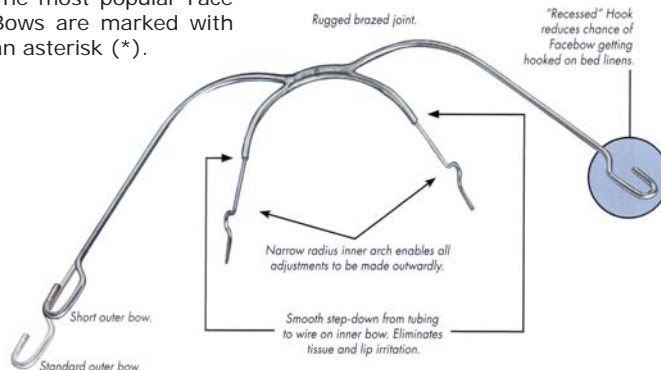

Standard 133mm Length, Outer Bow Standard

White	Black	Pink
0143-14W	0143-14B	0143-14P

Vertical Loop .072 Outer Bow, 0° Angulation

Size	Length	White	Black	Pink
2	90 mm	0425-022	0425-032	0425-042
3	97 mm	0425-023	0425-033	0425-043
4	104 mm	0425-024	0425-034	0425-044
5	111 mm	0425-025	0425-035	0425-045

\$6.95 ea.

\$6.45 ea. for 20 or more

Neckbands

Made of a new synthetic fiber that will hold up exceedingly well during use. Medium-hard traction.

0195-C

\$24.90 pkg. of 10

\$23.90 pkg. for 5 or more

Vertical Loop Face Bows

The most popular Face Bows are marked with an asterisk (*).

Catalog #	Diam Inner Bow	Length Inner Bow	Description Outer Bow
0144-240*	0.045	90 mm	Standard
0144-330	0.045	97 mm	Short
0144-340*	0.045	97 mm	Standard
0144-440*	0.045	104 mm	Standard
0144-540	0.045	111 mm	Standard

Face Bows Plain or with Angulation!

Made of stress-relieved wire with an improved solder joint to reduce the chance of breakage. The outer bows are 0.072 wire. Most popular Face Bows are marked with an asterisk (*).