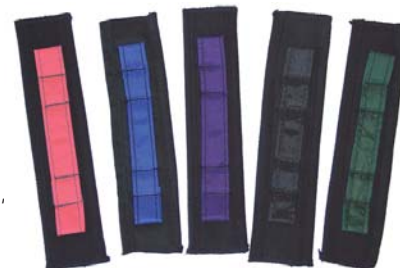

Creates a strong bond for attaching brackets to porcelain teeth. 16 mL bottle

7008-A

\$16.95 ea.

Cervical Headgear Strap

- 1-1/2" wide cotton flannel
- 3 module loops for large, regular and small sizes

Pink	P700-000
Blue	B700-000
Purple	PPPI-000
Black	B780-000
Green	T880-000

\$2.99 ea.

\$2.89 ea. for 10 or more

\$2.79 ea. for 50 or more

High Pull Headgear Strap

- 1" Wide strap
- Two module loops for large and small sized patients

\$3.89 ea.

\$3.79 ea. for 10 or more

\$3.59 ea. for 50 or more