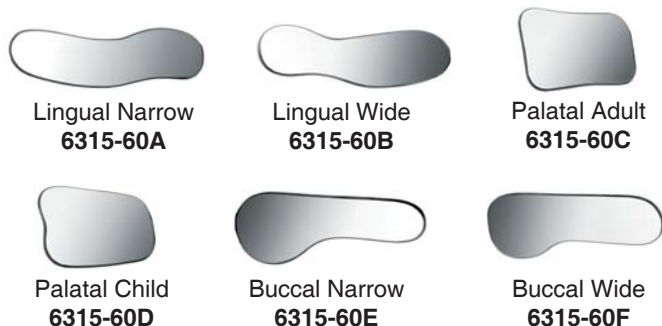

Polished Stainless Steel Photo Mirrors

Front surface mirror. Properly angled for photography. Highly reflective and durable. Autoclavable or cold sterilize.

| Catalog # | Description | OSE Low Price |
|-----------|-----------------------------------|----------------------------------|
| 0276-A | Full Arch Occlusal Buccal Lingual | \$39.75 ea. |
| 0276-B | Adult Occlusal Pedo Occlusal | \$37.75 ea. for 4 or more |

Rhodium Plated Glass Photo Mirrors

Front surface mirror. High quality rhodium plating. Beveled edges for safety. Long lasting - plated on both sides. Autoclavable.

| Catalog # | Description | OSE Low Price |
|-----------|-----------------------------------|----------------------------------|
| 0276-C | Full Arch Occlusal Buccal Lingual | \$69.75 ea. |
| 0276-D | Adult Occlusal Pedo Occlusal | \$66.75 ea. for 4 or more |

MASEL® Riofoto Rhodium Photo Mirrors

High resolution intraoral photos depend on superior reflective mirrors. We offer three distinctive styles in adult and child sizes that give you unparalleled access to all intraoral regions. Tough rhodium mirror surface resists chipping. Sterilize at 350°F / 180°C. Sold individually.

\$54.75 each
\$52.75 each for 4 or more

Double-Ended Photo Cheek Retractors

These clear plastic retractors are available in 4 sizes. Sizes small and medium are on opposite ends of one retractor while sizes large and extra large are on opposite ends of a second retractor. Sold individually. If you want two, one for each side of mouth, please order two.