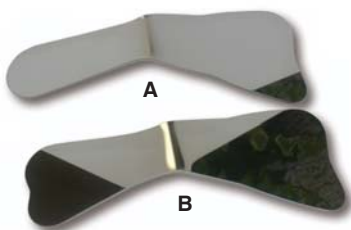

Polished Stainless Steel Photo Mirrors

Front surface mirror. Properly angled for photography. Highly reflective and durable. Autoclavable or cold sterilize.

| Catalog # | Description | OSE Low Price |
|-----------|-----------------------------------|----------------------------------|
| 0276-A | Full Arch Occlusal Buccal Lingual | \$39.75 ea. |
| 0276-B | Adult Occlusal Pedo Occlusal | \$37.75 ea. for 4 or more |

Rhodium Plated Glass Photo Mirrors

Front surface mirror. High quality rhodium plating. Beveled edges for safety. Long lasting - plated on both sides. Autoclavable.

| Catalog # | Description | OSE Low Price |
|-----------|-----------------------------------|----------------------------------|
| 0276-C | Full Arch Occlusal Buccal Lingual | \$69.75 ea. |
| 0276-D | Adult Occlusal Pedo Occlusal | \$66.75 ea. for 4 or more |

MASEL® Riofoto Rhodium Photo Mirrors

High resolution intraoral photos depend on superior reflective mirrors. We offer three distinctive styles in adult and child sizes that give you unparalleled access to all intraoral regions. Tough rhodium mirror surface resists chipping. Sterilize at 350°F / 180°C. Sold individually.

\$54.75 each
\$52.75 each for 4 or more

Double-Ended Photo Cheek Retractors

These clear plastic retractors are available in 4 sizes. Sizes small and medium are on opposite ends of one retractor while sizes large and extra large are on opposite ends of a second retractor. Sold individually. If you want two, one for each side of mouth, please order two.