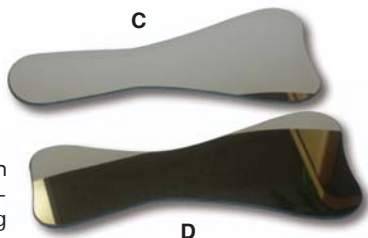

Polished Stainless Steel Photo Mirrors

Front surface mirror. Properly angled for photography. Highly reflective and durable. Autoclavable or cold sterilize.

| Catalog # | Description | OSE Low Price |
|-----------|-----------------------------------|----------------------------------|
| 0276-A | Full Arch Occlusal Buccal Lingual | \$39.75 ea. |
| 0276-B | Adult Occlusal Pedo Occlusal | \$37.75 ea. for 4 or more |

Rhodium Plated Glass Photo Mirrors

Front surface mirror. High quality rhodium plating. Beveled edges for safety. Long lasting - plated on both sides. Autoclavable.

| Catalog # | Description | OSE Low Price |
|-----------|-----------------------------------|----------------------------------|
| 0276-C | Full Arch Occlusal Buccal Lingual | \$69.75 ea. |
| 0276-D | Adult Occlusal Pedo Occlusal | \$66.75 ea. for 4 or more |

MASEL® Riofoto Rhodium Photo Mirrors

High resolution intraoral photos depend on superior reflective mirrors. We offer three distinctive styles in adult and child sizes that give you unparalleled access to all intraoral regions. Tough rhodium mirror surface resists chipping. Sterilize at 350°F / 180°C. Sold individually.

\$54.75 each
\$52.75 each for 4 or more

Double-Ended Photo Cheek Retractors

These clear plastic retractors are available in 4 sizes. Sizes small and medium are on opposite ends of one retractor while sizes large and extra large are on opposite ends of a second retractor. Sold individually. If you want two, one for each side of mouth, please order two.