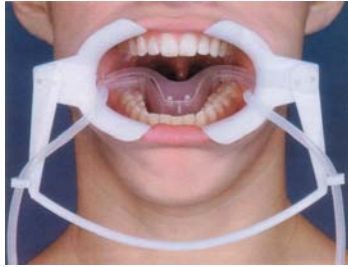

nola Full Arch Dry Field System

Full Arch Isolation for:

- Orthodontic Brackets
- Posterior Restoration
- Pit and Fissure Sealants

Obtain a totally Dry Field without the use of drugs, absorbing pads or cotton rolls. No part of the appliance ever passes over occlusal surfaces. Demonstration video available. Autoclavable.

Kit Contains: Cheek retractor, saliva ejector, and all connections to suction

Catalog #	Kits	OSE Low Price
0400-M	Small Kit with Silicone Tubing	\$39.95
0401-M	Large Kit with Silicone Tubing	\$39.95

Catalog #	Replacement Parts	OSE Low Price
0413-L	2 Tongue Guards - Small	\$35.95
0403-L	2 Tongue Gaurds - Large	\$35.95
0414-L	Retractor - Small Red	\$16.95
0406-L	Retractor - Large White	\$16.95
0408-L	4 "Y" Connectors	\$9.95
0409-L	4 Adaptors Low Volume with "Y" Connectors	\$18.95
0411-L	4 Adaptors Hi Volume with "Y" Connectors	\$20.95
0412-L	Silicone Tubing (10 Pieces)	\$18.95
0402-L	Connecting Arm Inserts (10 Pcs)	\$5.95
0416-L	System Purging Syringe	\$6.95

nola Lip Retractor

Effectively holds the upper or lower lip and soft tissue in place. Ideal for occlusal photography. Made of durable, lightweight, transparent plastic. Cold sterilize only.

0300-612	Regular
0300-614	Pedo

Disposable Saliva Ejector System

Simple, non intrusive design works seamlessly with the Spand Ezz™ cheek retractor. 5 Clips and Tubes per package.

Disposable Cheek Retractors sold separately above

SEPC-KEO