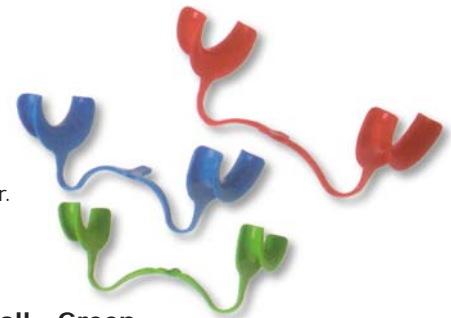

\$18.95 ea.

Photo Retractors

Autoclavable with compact handle. Sold in pairs.

- # PHOT-01A Small
- # PHOT-02A Large

\$12.95 per pair

Cheek Retractors

Transparent plastic cheek retractors with long handles. Can be cold sterilized or sterilizable up to 121°C / 250°F. Adult or child size. Sold in sets of two.

- # 0202-001— Child size
- # 0202-002— Adult size

\$9.75 per set

\$8.75 for 6 or more

Spand-Ezz™ Disposable Cheek Retractors

With tongue depressor. Sold in packs of 10.

\$9.90 per 10

- # PCKE-0DA Small - Green
- # PCKE-1DA Medium - Blue
- # PCKE-2DA Large - Red

Disposable Saliva Ejector System

Simple, non intrusive design works seamlessly with the Spand Ezz™ cheek retractor. 5 Clips and Tubes per package.

Disposable Cheek Retractors sold separately above

SEPC-KEO